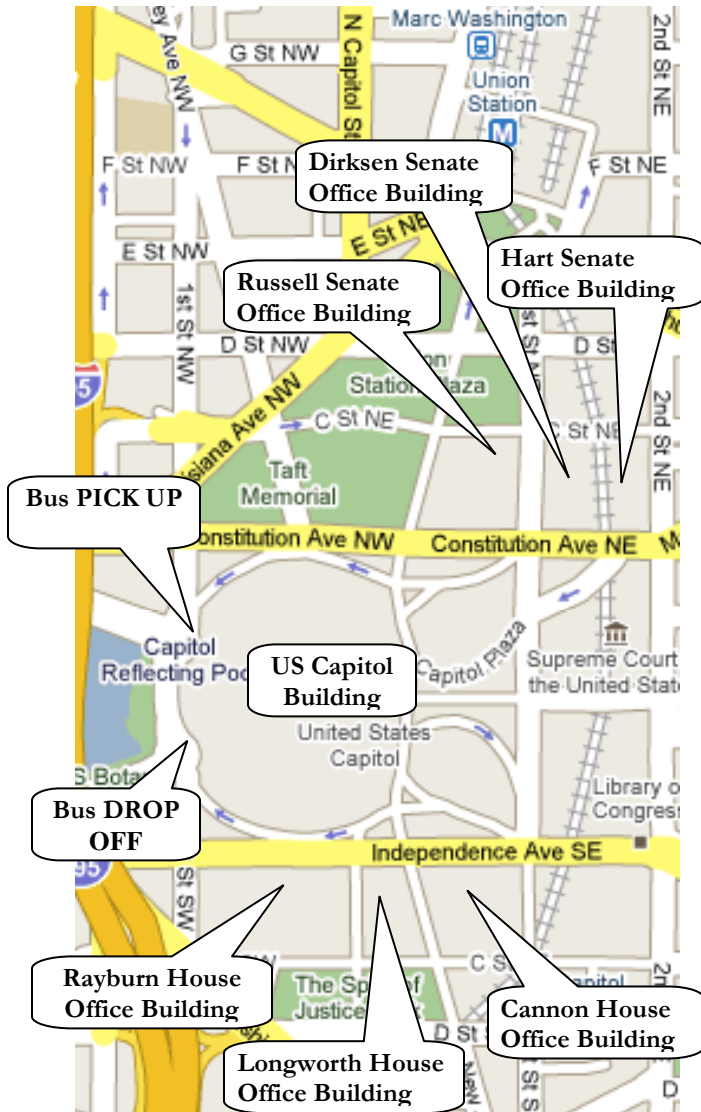

## AACN Bus Service to and from Capitol Hill Monday, November 2, 2009

AACN is excited to introduce bus service to and from Capitol Hill on Monday, November 2, 2009 in order to support members in their effort to complete Senate and House visits. Buses will begin departing from the J.W. Marriott at the conclusion of the Business Meeting. **Please note that bus drop-off and pick-up at the Capitol are in two different places.**

- **Bus pick-up and drop-off at the J.W. Marriott will be on the Pennsylvania Avenue side of the hotel near the National Theater.** Please note that there will be one 55 passenger bus making a circuit trip that will take 30 minutes roundtrip.
- **Bus drop-off at the Capitol will be at Garfield Circle where Maryland Ave, SW and 1<sup>st</sup> Street, SW meet.** Because of security policies at the Capitol, the buses cannot stop any closer to the Congressional Office Buildings. Please let AACN staff know if you will need special accommodations from the bus to your visits.
  - Walking distance to the House office buildings is approximately 3-5 minutes.
  - Walking distance to the Senate office buildings is approximately 10-12 minutes.
- **The buses will not begin return trips to the J.W. Marriott until 6:45 pm, after the conclusion of the Congressional Reception being held in the Gold Room (room number 2168) of the Rayburn House office building.**
- **Bus pick-up at the Capitol will be at P Circle where Pennsylvania Avenue, NW and 1<sup>st</sup> Street, NW meet.** Again, because of security policies at the Capitol, the buses cannot stop any closer to the Congressional office buildings. Please let AACN staff know if you will need special accommodations from the reception to the bus.
  - Walking distance from the Rayburn building to bus pick-up is approximately 3-5 minutes.